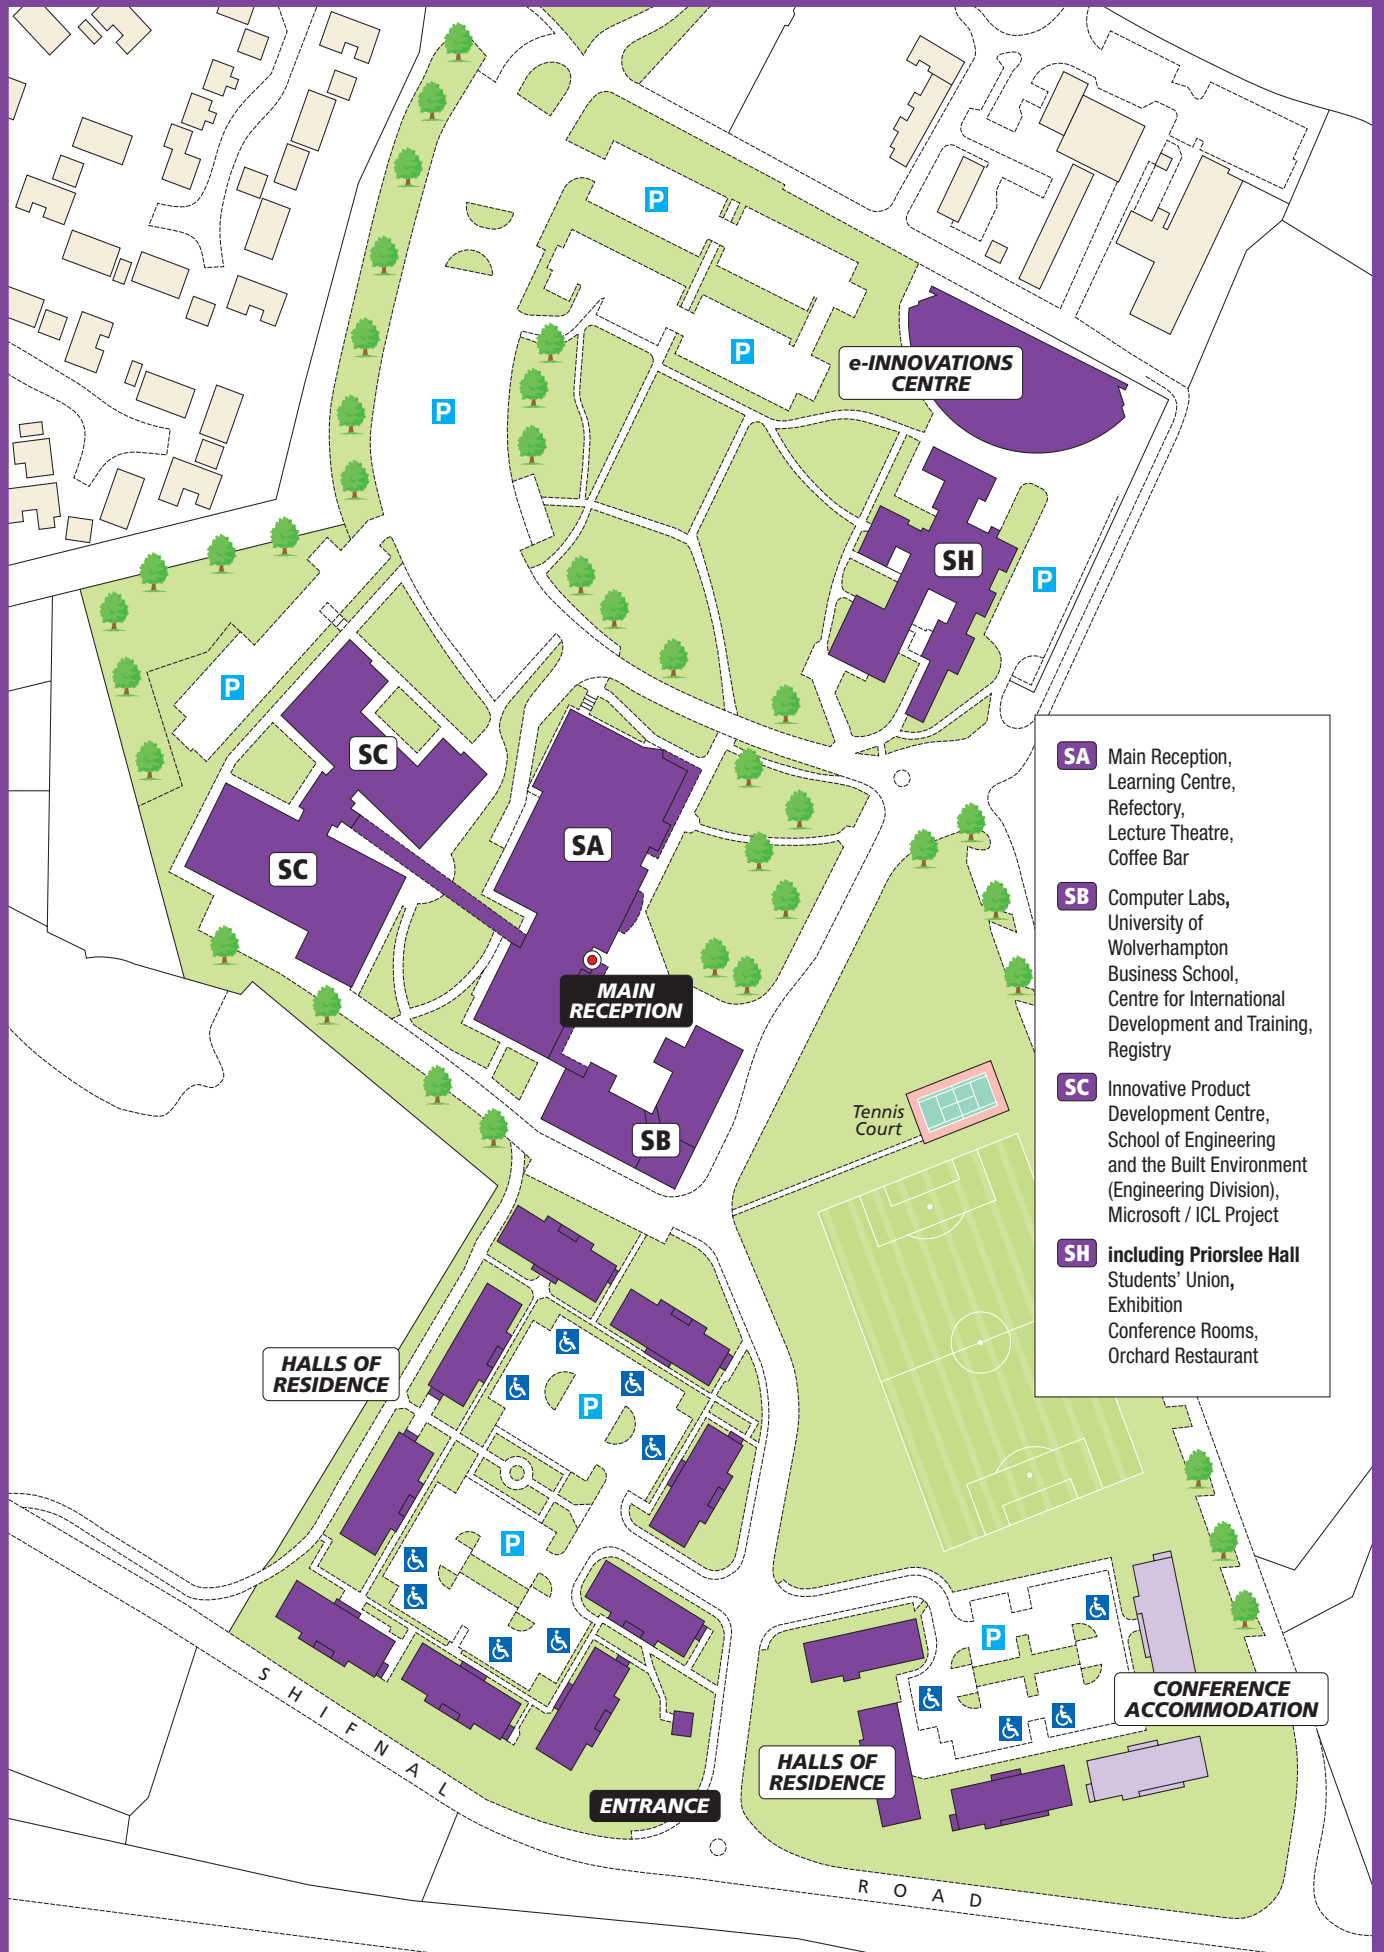

# Telford Campus

- SA** Main Reception, Learning Centre, Refectory, Lecture Theatre, Coffee Bar
- SB** Computer Labs, University of Wolverhampton Business School, Centre for International Development and Training, Registry
- SC** Innovative Product Development Centre, School of Engineering and the Built Environment (Engineering Division), Microsoft / ICL Project
- SH** including Priorslee Hall Students' Union, Exhibition Conference Rooms, Orchard Restaurant

HALLS OF RESIDENCE

MAIN RECEPTION

Tennis Court

CONFERENCE ACCOMMODATION

HALLS OF RESIDENCE

ENTRANCE

SHIFNAL

ROAD